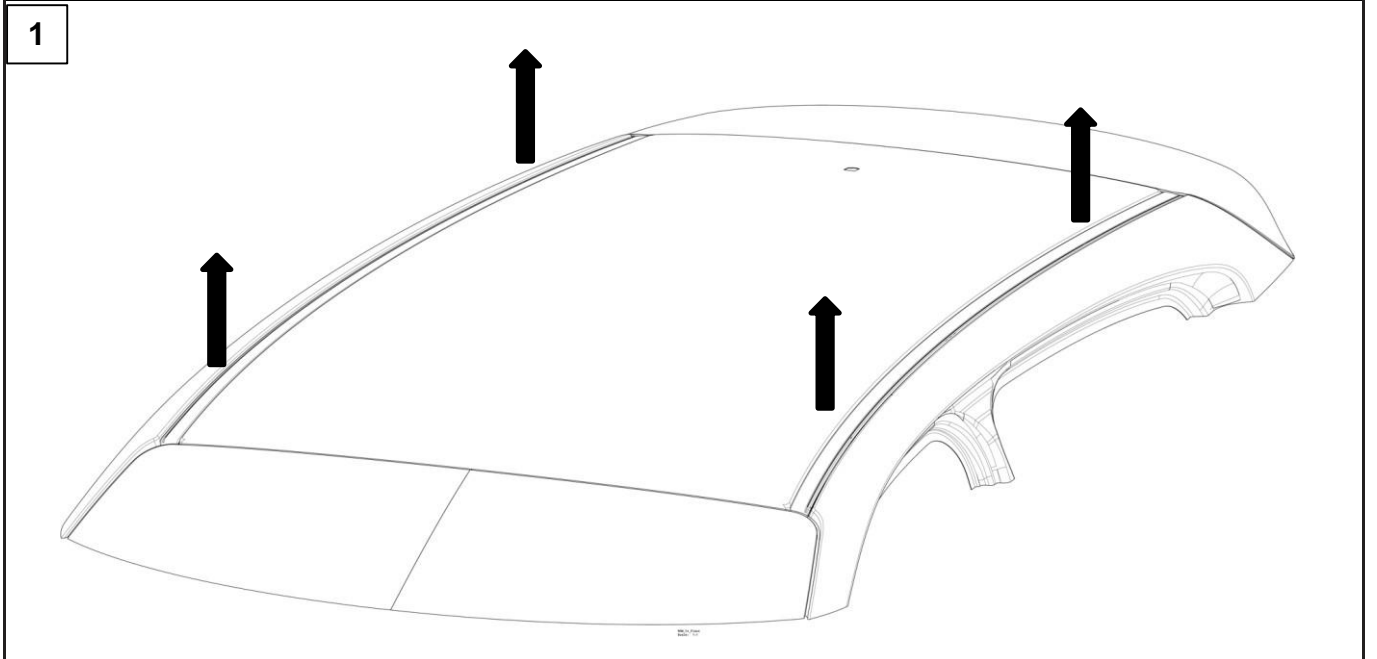

AUTHENTIC
ACCESSORIES

Powered by Mopar.