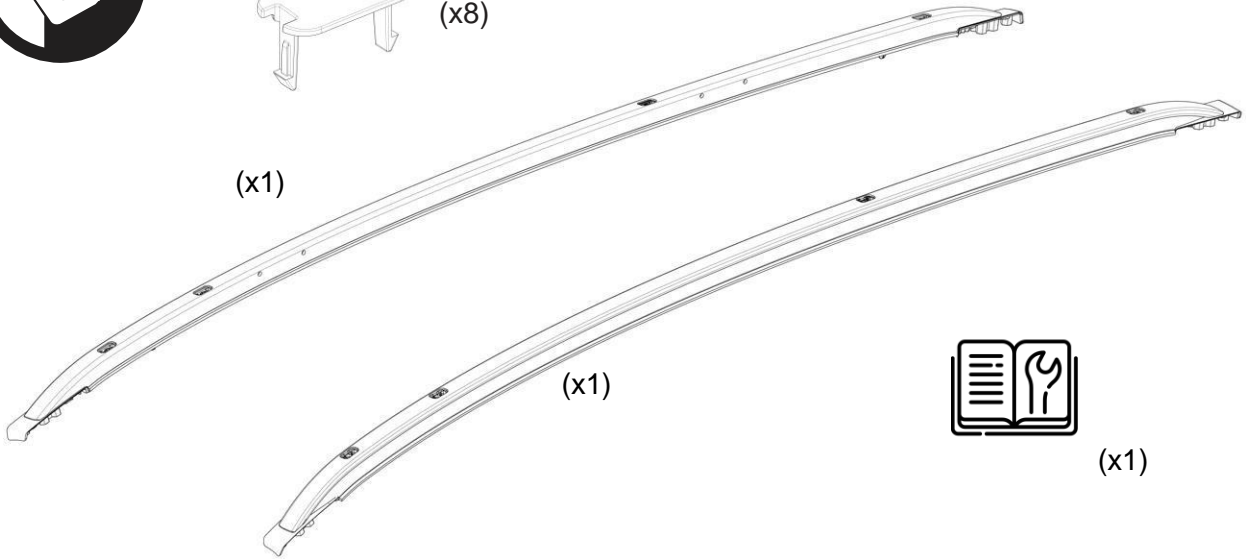

تعليمات التجميع **AR**

AUTHENTIC ACCESSORIES

Powered by Mopar.

(x8)

(x1)

(x1)

(x1)

COLOR	PART NUMBER
BLACK HG VERSION	
SILVER VERSION	